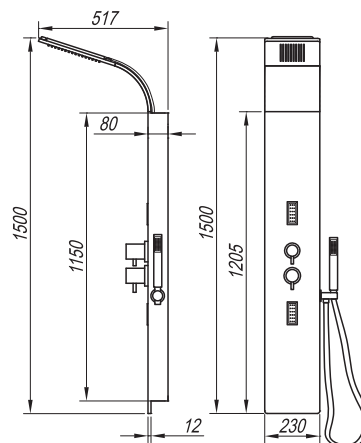

Zonda 1500 3f

109 - White

9252 - Andesite

• KERROCK

Barve masažnega stebra
Massage column colors
Boje masažnog stupa
Boje masažnog stuba

Funkcije sistema:

- 3 funkcijska termostatska armatura
  - prha za glavo
  - masaža zgornjega dela telesa
  - masaža spodnjega dela telesa
  - ročna prha
- vgradnja: stenska
  - o 2 Kerrock barvi

System functions:

- thermostatic mixer with 3 functions
  - head shower sprayer
  - upper body massage
  - lower body massage
  - hand shower sprayer
- installation: wall
  - o 2 different Kerrock colours

Funkcije sustava:

- Termostatska 3 funkcijska armatura
  - tuš za glavu
  - masaža gornjeg dijela tijela
  - masaža donjeg dijela tijela
  - ručni tuš
- ugradnja: zidna
  - o 2 različite Kerrock boje

Funkcije sistema:

- 3-funkcionalna termostatska armatura
  - tuš za glavu
  - masaža gornjeg dela tela
  - masaža donjeg dela tela
  - ručni tuš
- ugradnja: zidna
  - o 2 različitim Kerrock boja