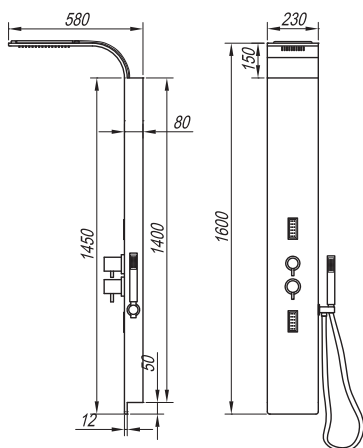

Zonda flat 1600 3f

088

109 - White

9252 - Andesite

● **KERROCK**

Barve masažnega stebra
Massage column colors
Boje masažnog stupa
Boje masažnog stuba

● **Funkcije sistema:**

- 3 funkcijska termostatska armatura
  - prha za glavo
  - masaža zgornjega dela telesa
  - masaža spodnjega dela telesa
  - ročna prha
- vgradnja: stenska
  - 2 Kerrock barvi

● **System functions:**

- thermostatic mixer with 3 functions
  - head shower sprayer
  - upper body massage
  - lower body massage
  - hand shower sprayer
- installation: wall
  - 2 different Kerrock colours

● **Funkcije sustava:**

- Termostatska 3 funkcijska armatura
  - tuš za glavu
  - masaža gornjeg dijela tijela
  - masaža donjeg dijela tijela
  - ručni tuš
- ugradnja: zidna
  - 2 različite Kerrock boje

● **Funkcije sistema:**

- 3-funkcionalna termostatska armatura
  - tuš za glavu
  - masaža gornjeg dela tela
  - masaža donjeg dela tela
  - ručni tuš
- ugradnja: zidna
  - 2 različitim Kerrock boja

ZONDA FLAT 1600 3f