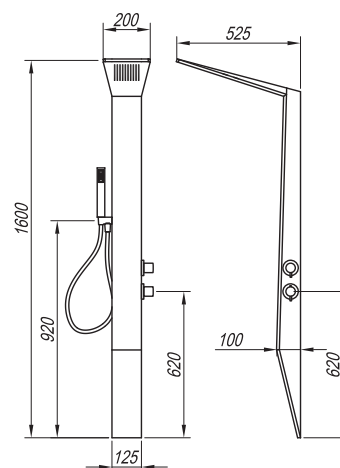

Slim 1600 2f

087

109 - White

9252 - Andesite

• KERROCK

Barve tuš stebra
Shower column colors
Boje stupova za tuširanje
Boje stuba za tuširanje

Funkcije sistema:

- 2 funkcijska termostatska armatura
  - prha za glavo
  - ročna prha
- vgradnja: stenska
- 2 Kerrock barvi

System functions:

- 2-functional thermostatic fittings
  - head shower sprayer
  - hand shower sprayer
- installation: wall
- 2 different Kerrock colours

Funkcije sustava:

- Termostatska armatura 2 funkcije
  - tuš za glavu
  - ručni tuš
- ugradnja: zidna
- 2 različite Kerrock boje

Funkcije sistema:

- 2-funkcijska termostatska armatura
  - tuš za glavu
  - ručni tuš
- ugradnja: zidna
- 2 različitim Kerrock boja