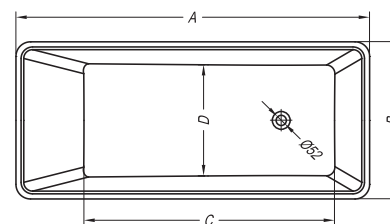

Ramona bathtub-FS

kerrock

042