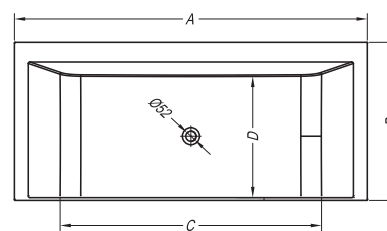

Copelia LIGHT-FS

kerrock

039