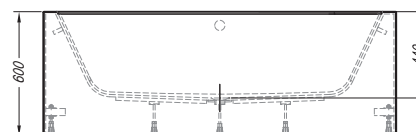

Copelia LIGHT-FS

kerrock

039