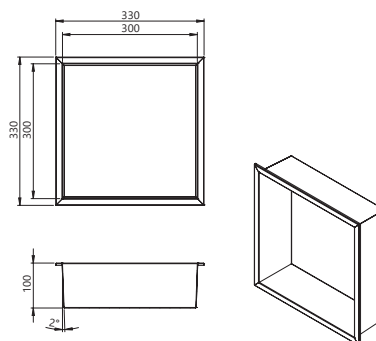

Wall Box Nexa

The Wall Box Nexa

Wall Box Nexa

Wall Box Nexa

Wall Box Nexa se vgradi v steno in ustvari podobo police, ki zagotavlja veliko prostora za shranjevanje šamponov in potrebščin, tako da jih imate pri roki med tuširanjem. Z moderno zasnovano iz nerjavečega jekla se brezhibno prilega večini sodobnih kopalniških stilov in prihrani prostor.

The Wall Box Nexa is built into the wall and creates the appearance of a shelf, providing plenty of storage space for shampoos and essentials, so you have them at hand while showering. With a modern stainless steel design, it fits seamlessly into most modern bathroom styles and saves space.

Wall Box Nexa ugrađena je u zid i stvara izgled police, pružajući puno prostora za pohranu šampona i osnovnih potrepština, tako da ih imate pri ruci tijekom tuširanja. S modernim dizajnom od nehrđajućeg čelika, besprijekorno se uklapa u većinu modernih stilova kupaonica i štedi prostor.

Wall Box Nexa je ugrađena u zid i stvara izgled police, pružajući puno prostora za odlaganje šampona i toaletnih potrepština, tako da ih imate pri ruci dok se tuširate. Sa modernim dizajnom od nerđajućeg čelika, besprekorno se uklapa u većinu modernih stilova kupatila i štedi prostor.