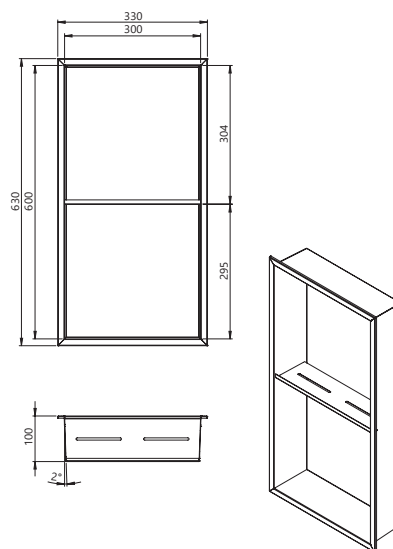

Wall Box Nexa

The Wall Box Nexa

Wall Box Nexa

Wall Box Nexa

Wall Box Nexa se vgradi v steno in ustvari podobo police, ki zagotavlja veliko prostora za shranjevanje šamponov in potrebščin, tako da jih imate pri roki med tuširanjem. Z moderno zasnovano iz nerjavečega jekla se brezhibno prilega večini sodobnih kopalniških stilov in prihrani prostor.

The Wall Box Nexa is built into the wall and creates the appearance of a shelf, providing plenty of storage space for shampoos and essentials, so you have them at hand while showering. With a modern stainless steel design, it fits seamlessly into most modern bathroom styles and saves space.

Wall Box Nexa ugrađena je u zid i stvara izgled police, pružajući puno prostora za pohranu šampona i osnovnih potrepština, tako da ih imate pri ruci tijekom tuširanja. S modernim dizajnom od nehrđajućeg čelika, besprijekorno se uklapa u većinu modernih stilova kupaonica i štedi prostor.

Wall Box Nexa je ugrađena u zid i stvara izgled police, pružajući puno prostora za odlaganje šampona i toaletnih potrepština, tako da ih imate pri ruci dok se tuširate. Sa modernim dizajnom od nerđajućeg čelika, besprekorno se uklapa u većinu modernih stilova kupatila i štedi prostor.