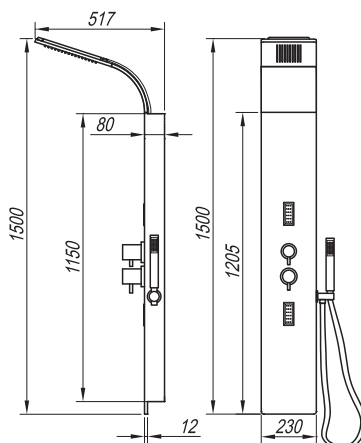

Zonda 1500 3f

043

Barvi masažnega stebra / Massage column colours

Boje masažnog stupa / Boje masažnog stuba

109 - White

9252 - Andesite

Funkcije sistema:

- 3 funkcijska termostatska armatura
  - prha za glavo
  - masaža zgornjega dela telesa
  - masaža spodnjega dela telesa
- ročna prha
- vgradnja: stenska
- 2 Kerrock barvi

System functions:

- thermostatic mixer with 3 functions
  - head shower sprayer
  - upper body massage
  - lower body massage
- hand shower sprayer
- installation: wall
- 2 different Kerrock colours

Funkcije sustava:

- termostatska 3 funkcijska armatura
  - tuš za glavu
  - masaža gornjeg dijela tijela
  - masaža donjeg dijela tijela
- ručni tuš
- ugradnja: zidna
- 2 različite Kerrock boje

Funkcije sistema:

- 3-funkcionalna termostatska armatura
  - tuš za glavu
  - masaža gornjeg dela tela
  - masaža donjeg dela tela
- ručni tuš
- ugradnja: zidna
- 2 različiti Kerrock boja