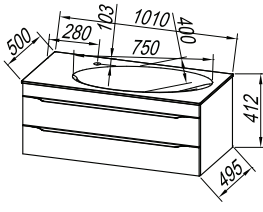

OUM 100 DARK GRAY
OUM 100 NATUR OAK