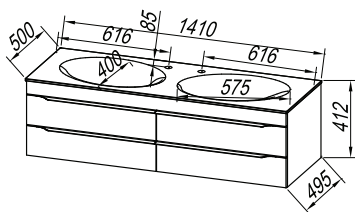

Malaya 140, 100, 80

266

Fronte:

MDF oplaščen s 3D folijo, dark gray, natur oak
Obod: MDF oplaščen s 3D folijo dark gray, natur oak
Umivalnik: Kerrock odlagalna površina
Ročaji: kovinski, krtačeni
Predali: kovinski z mehkim zapiranjem
Montaža: sestavljeno

Fronts:

MDF coated with 3D foil, dark gray, natur oak
Box: MDF coated with 3D foil, dark gray, natur oak
Wash basin: Kerrock storage surface
Handles: metal, brushed
Drawers: metal with soft closing
Installation: pre-assembled

Fronte:

MDF presvučen 3D folijom, dark gray, natur oak
Obod: MDF presvučen 3D folijom, dark gray, natur oak
Umivaonik: Kerrock skladišna površina
Ručice: metalne, četkani efekt
Ladice: metalni, s mehkim zatvaranjem
Montaža: sestavljeno

Front:

MDF sa slojem 3D folije, dark gray, natur oak
Korpus: MDF sa slojem 3D folije, dark gray, natur oak
Umivaonik: Kerrock površina za odlaganje
Ručice: metalna, četkana
Fioke: metalne sa mehkim zatvaranjem
Montaža: sastavljeno

OUM 140 DARK GRAY
OUM 140 NATUR OAK