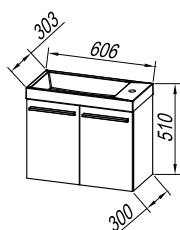

Kiki 60, 50, 40

304

Fronte: oplemenitena iverna plošča/bela sijaj (WH), craftwood (CW)
Obod: oplemenitena iverna plošča/bela sijaj (WH), craftwood (CW)
Umivalnik: liti marmor
Ročaji: mat

Fronts: high quality chipboard/white gloss (WH), craftwood (CW)
Box: high quality chipboard/white gloss (WH), craftwood (CW)
Wash basin: cast marble

Front: oplemenjena iverica/bijela sjaj (WH), craftwood (CW)
Obod: oplemenjena iverica/bijela sjaj (WH), craftwood (CW)
Umivaonik: lijevani mramor
Ručice: mat

Front: oplemenjena iverica/bela sjaj (WH), craftwood (CW)
Korpus: oplemenjena iverica/bela sjaj (WH), craftwood (CW)
Umivaonik: lijevani mermer
Ručice: mat

OUK 60 WH
OUK 60 CW