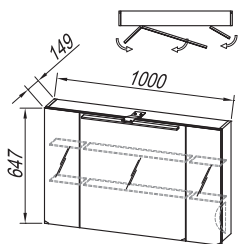

TOO 100 WH - LED, SW, S  
TOO 100 ACACIA - LED, SW, S

TOO 80 WH - LED, SW, S  
TOO 80 ACACIA - LED, SW, S

TOO 60 WH - LED, SW, S  
TOO 60 ACACIA - LED, SW, S

NOGICE / LEGS / NOŽICE / NOŽICE h= 200 mm

white mat (WH)