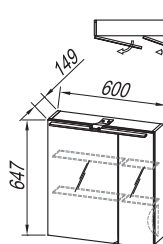

TOO 100 WH - LED, SW, S  
TOO 100 ACACIA - LED, SW, S

TOO 80 WH - LED, SW, S  
TOO 80 ACACIA - LED, SW, S

TOO 60 WH - LED, SW, S  
TOO 60 ACACIA - LED, SW, S

NOGICE / LEGS / NOŽICE / NOŽICE h= 200 mm

white mat (WH)