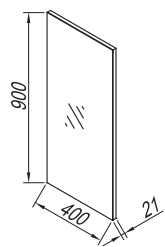

PRIPOROČENA OGLEDALA / RECOMMENDED MIRRORS / PREPORUČENA OGLEDALA / PREPORUČENA OGLEDALA:

OGK 40/90 WH
OGK 40/90 CW