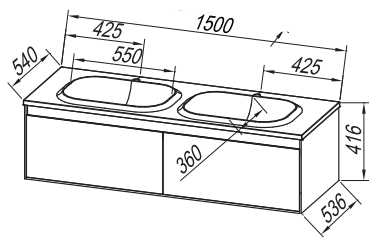

Pandora 150, 110, 75

272

Fronte:

MDF lakirano (WH), oplemenitena iverna plošča jesen (NA), oplemenitena iverna plošča črni kamen (BL. STONE)
Obod: MDF lakirano WH
Umivalnik: liti marmor,
Ročaji: utopni, natur aluminij
Predali: kovinski z mehkim zapiranjem
Montaža: sestavljeno

Fronts:

MDF coated (WH), refined chipboard, ash (NA), refined chipboard black stone (BL. STONE)
Box: MDF coated WH
Wash basin: cast marble
Handles: integrated in the front, natural aluminum
Drawers: metal with soft closing
Installation: pre-assembled

Fronte:

MDF lakirano (WH), oplemenjena iverica jasen (NA), oplemenjena iverica črni kamen (BL. STONE)
Obod: MDF lakirano WH
Umivaonik: lijevani mramor
Ručice: ukopna, prirodni aluminij
Ladice: metalne s mekim zatvaranjem
Montaža: sastavljeno

Front:

MDF lakirano (WH), oplemenjena ploča od iverice jasen (NA), oplemenjena ploča od iverice črni kamen (BL. STONE)
Korpus: MDF lakirano WH
Umivaonik: lijevani mramor
Ručice: integrisane u front, aluminijumske
Fioke: metalne sa mekim zatvaranjem
Montaža: sastavljeno

OUP 150 WH
OUP 150 NA
OUP 150 BL. STONE