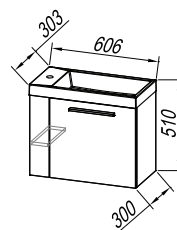

OUK 60 -D WH
OUK 60 -D CW