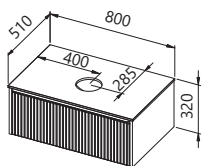

Orphia 140, 120, 100, 80

230

OOR 80 V/GB