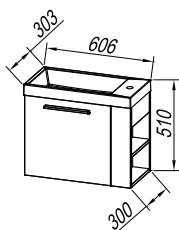

OUK 60 -L WH
OUK 60 -L CW