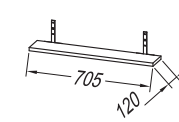

PRIPOROČENA OGLEDALA / RECOMMENDED MIRRORS / PREPORUČENA OGLEDALA / PREPORUČENA OGLEDALA:

POL OG 70