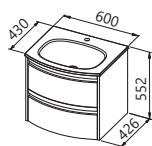

OIJ 60 LG
OIJ 60 CR
OIJ 60 BO