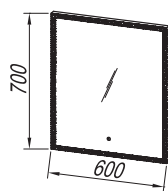

F

OG 60 - LED, T, DIM, CCT

E

LUČ 300 LED
LIGHT
SVIJETLO
OSVETLJENJE