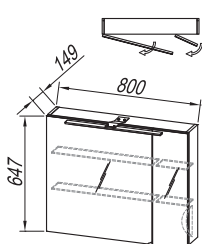

TOO 100 WH - LED, SW, S  
TOO 100 ACACIA - LED, SW, S

TOO 80 WH - LED, SW, S  
TOO 80 ACACIA - LED, SW, S

TOO 60 WH - LED, SW, S  
TOO 60 ACACIA - LED, SW, S

NOGICE / LEGS / NOŽICE / NOŽICE h= 200 mm

white mat (WH)