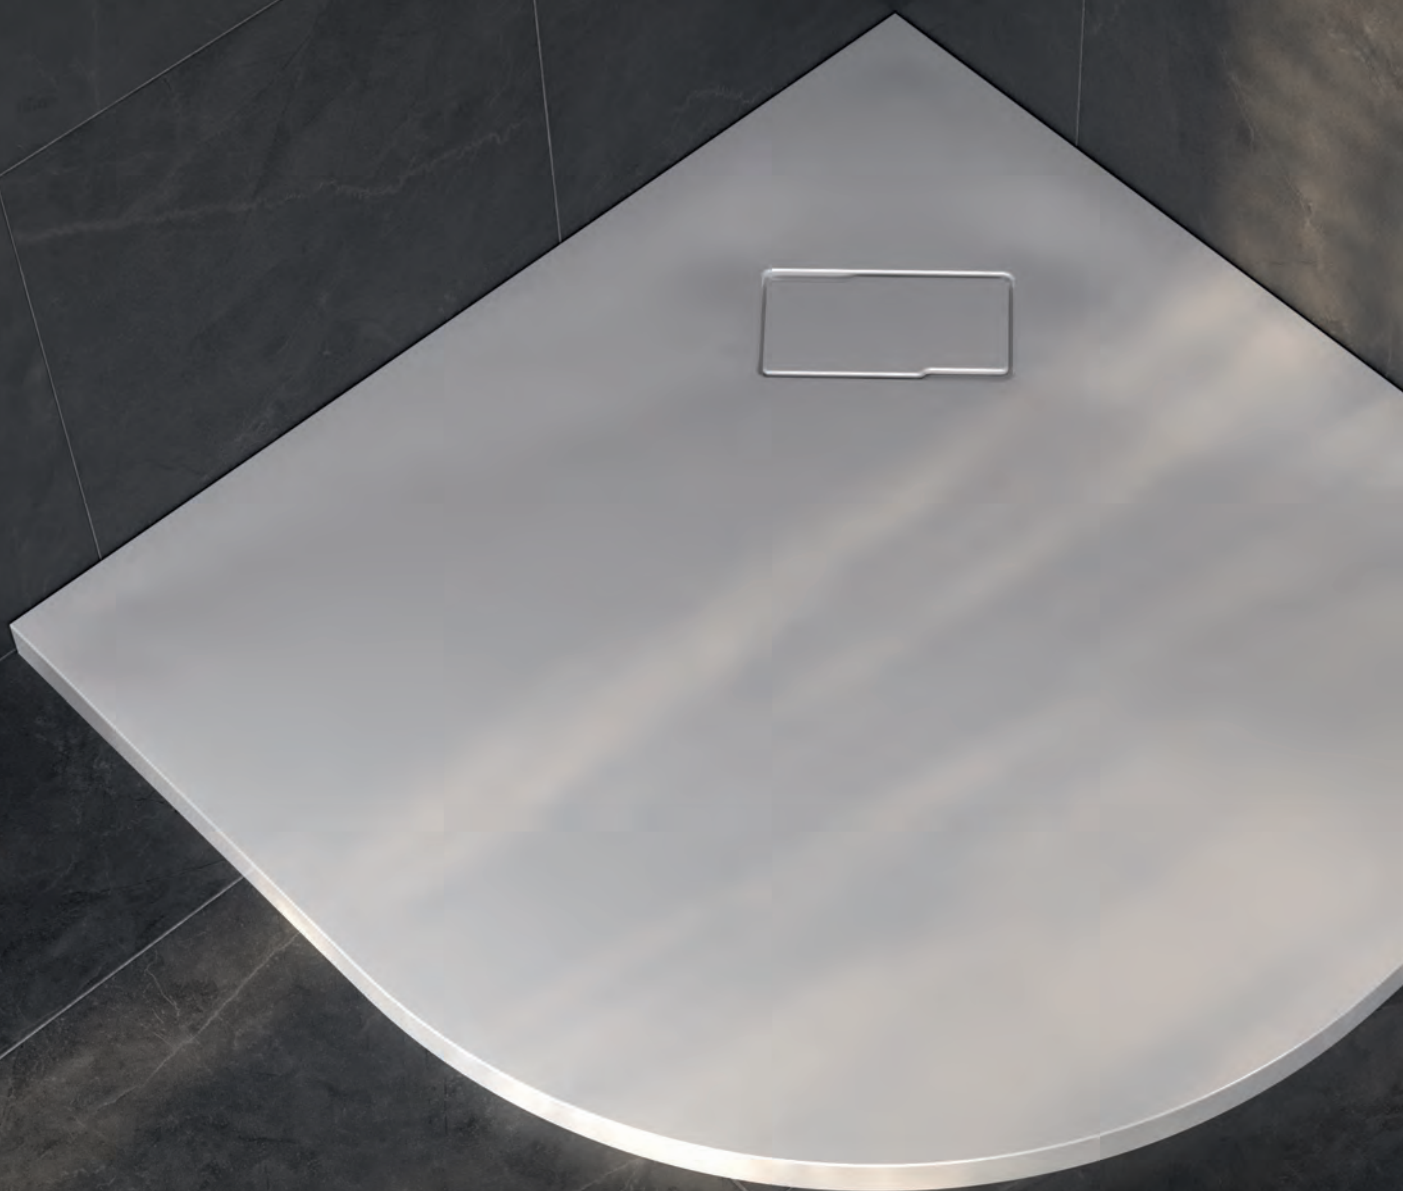

Menora R

100x100 / 90x90

Polkrožna tuš kad iz kerrock materiala z nežno zaobljeno obliko, zasnovana za elegantno izrabo prostora v sodobnih kopalnicah.

Semi-circular shower tray made from kerrock material with gently rounded shape. Designed for the elegant use of space in modern bathrooms.